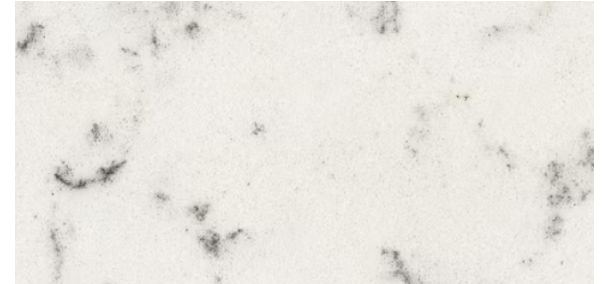

DESIGNER SELECTIONS

KITCHEN

3

4

6

- 1 - CABINETS - BARNETT - LINEN PAINTED
- 2 - CABINET HARDWARE - ANTIC PULL - SATIN NICKEL
- 3 - BACKSPLASH - 3X12 CATCH - GREY GLOSSY
- 4 - COUNTERTOP - QUARTZ - LYRA
- 5 - FAUCET - DELTA - MONROVIA - STAINLESS
- 6 - SINK - UNDERMOUNT STAINLESS STEEL