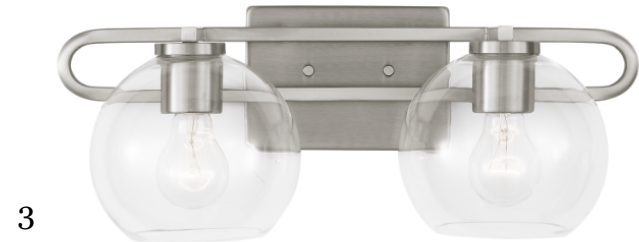

DESIGNER SELECTIONS

BATH 2

- 1 - CABINETS - BARNETT - LINEN PAINTED
- 2 - CABINET HARDWARE - AN TIC PULL - SATIN NICKEL
- 3 - VANITY LIGHTS - CODYN - BRUSHED NICKEL
- 4 - COUNTERTOP - QUARTZ - BLANCO MAPLE
- 5 - FAUCET - DELTA - TRINSIC - STAINLESS
- 6 - SINK - UNDERMOUNT RECTANGLE - WHITE

- 7 - SHOWER FIXTURE - TRINSIC - STAINLESS
- 8 - SHOWER/TUB INSERT - WHITE
- 9 - BATHROOM FLOOR TILE - 12X24 SILHOUETTE - CONTOUR