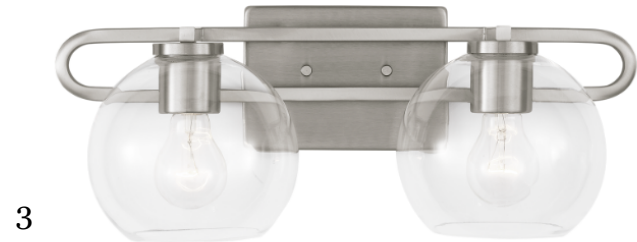

DESIGNER SELECTIONS

BATH 3

- 1 - CABINETS - BARNETT - LINEN PAINTED
- 2 - CABINET HARDWARE - AN TIC PULL - SATIN NICKEL
- 3 - VANITY LIGHTS - CODYN - BRUSHED NICKEL
- 4 - COUNTERTOP - QUARTZ - BLANCO MAPLE
- 5 - FAUCET - DELTA - TRINSIC - STAINLESS
- 6 - SINK - UNDERMOUNT RECTANGLE - WHITE

- 7 - SHOWER FIXTURE - TRINSIC - STAINLESS
- 8 - SHOWER/TUB INSERT - WHITE
- 9 - BATHROOM FLOOR TILE - 12X24 SILHOUETTE - CONTOUR