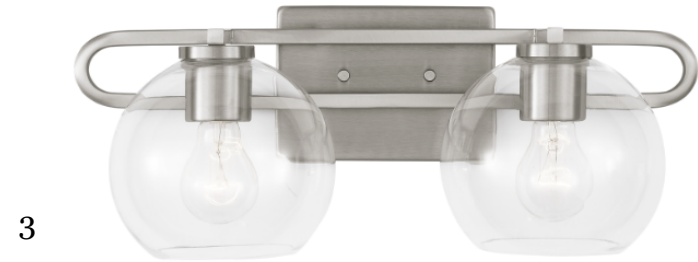

DESIGNER SELECTIONS

MASTER BATH

- 1 - CABINETS - BARNETT - LINEN PAINTED
- 2 - CABINET HARDWARE - AN TIC PULL - SATIN NICKEL
- 3 - VANITY LIGHTS - CODYN - BRUSHED NICKEL
- 4 - COUNTERTOP - QUARTZ - CARRARA MARMI
- 5 - FAUCET - DELTA - TRINSIC - STAINLESS
- 6 - SINK - UNDERMOUNT RECTANGLE - WHITE

- 7 - SHOWER FIXTURE - TRINSIC - STAINLESS
- 8 - SHOWER WALL TILE - 12X24 NOBLEZA - ASTORGA POLISHED
- 9 - BATHROOM FLOOR TILE - 12X24 NOBLEZA - ASTORGA MATTE