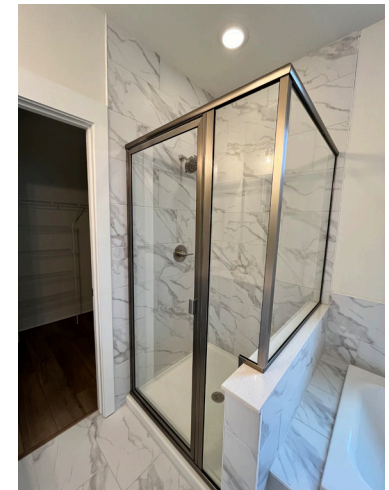

4

6

2

7

8

9

10

DESIGNER SELECTIONS

BATH 2

1 - CABINETS

BARNETT
LINEN PAINTED

2 - COUNTERTOP

QUARTZ
BLANCO MAPLE

3 - CABINET HARDWARE

BRIOLETTE PULL
MODERN BRUSHED GOLD

4 - SINKS