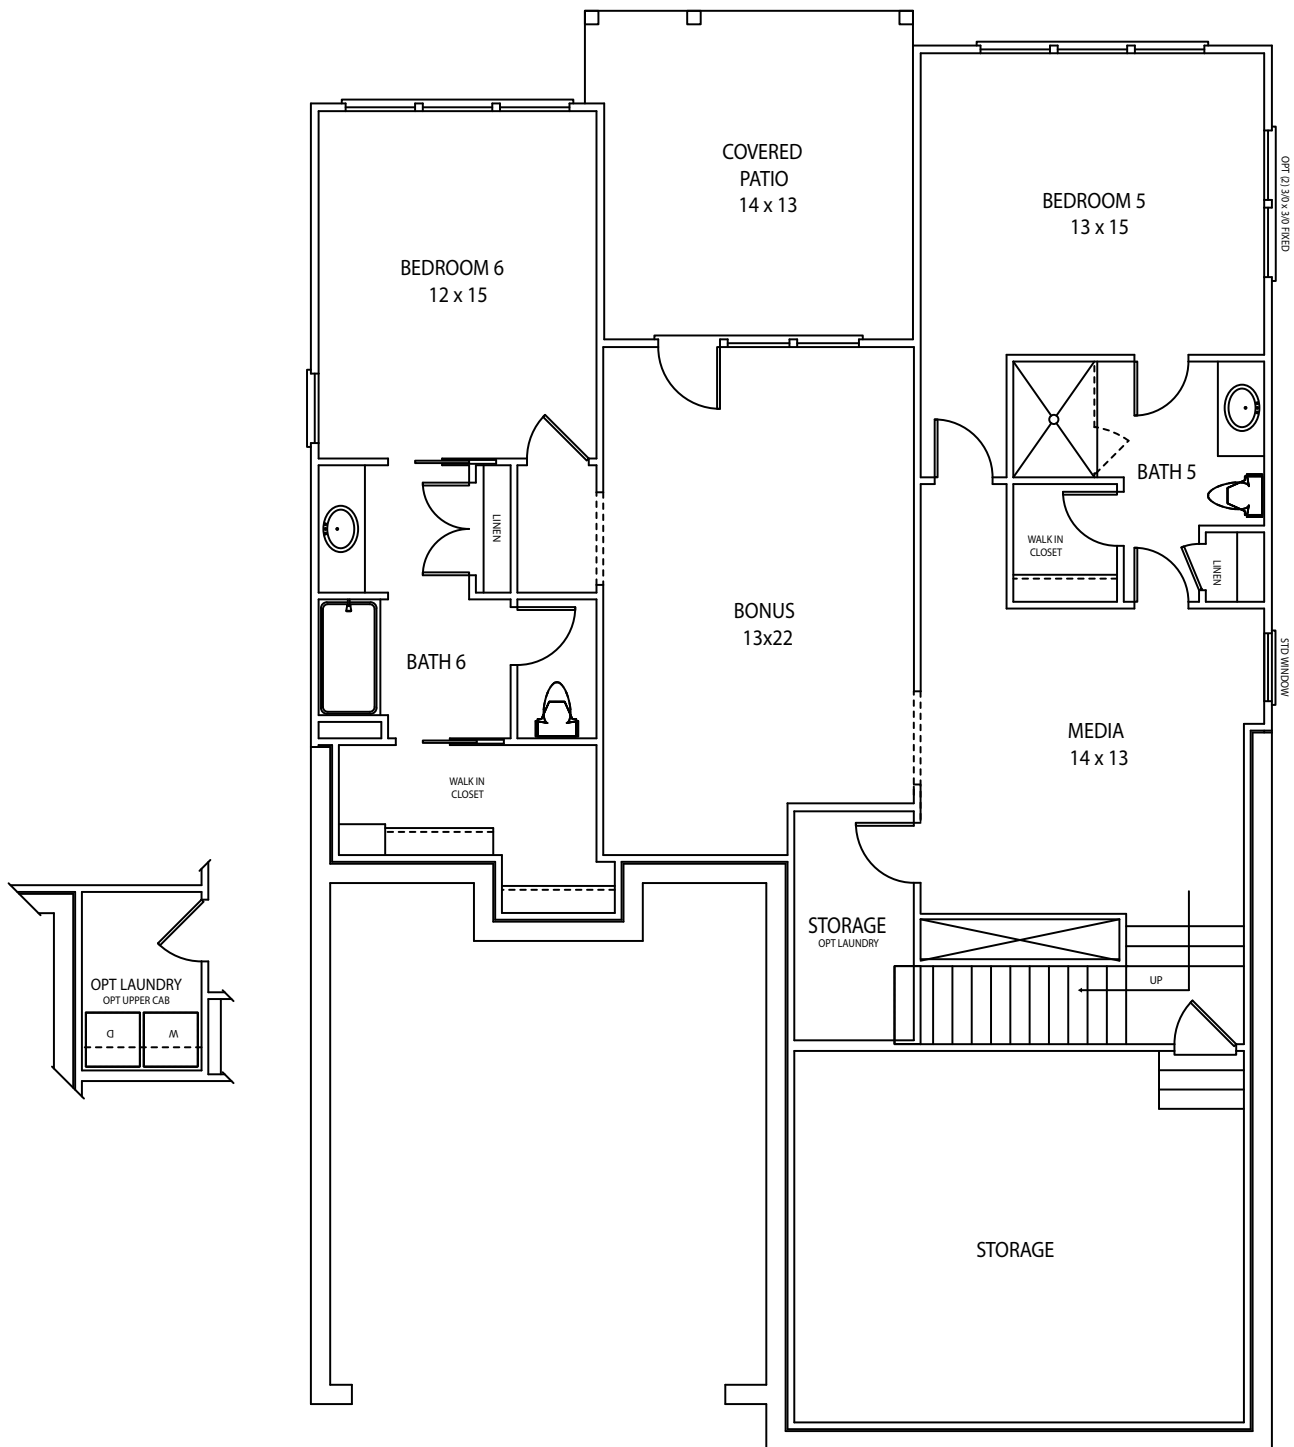

EMMETT 3526E

Bedrooms	3-6
Bathrooms	3.5-6.5
Lower Level (Standard is Unfinished/Unheated)	1852 sq. ft.
Main Level	1852 sq. ft.
Upper Level	1129 sq. ft.
Total Heated	2981 sq. ft.
Partial Lower Level Finish Option	+ 1023 sq. ft.
Full Lower Level Finish Option	+ 1421 sq. ft.

EMMETT 3526E

LOWER LEVEL
STANDARD (UNFINISHED)
3526E

EMMETT 3526E

LOWER LEVEL
PARTIAL FINISH OPTION
MEDIA ROOM, BONUS, BEDROOM 5 & BATH 5 (+1,023 SQ FT)
3526E

EMMETT 3526E

LOWER LEVEL
FULL FINISH OPTION
MEDIA ROOM, BONUS, BEDROOM 5, BATH 5,
BEDROOM 6, BATH 6 (+1,421 SQ FT)
3526E

EMMETT 3526E

EMMETT 3526E

EMMETT 3526E

UPPER LEVEL
3526E