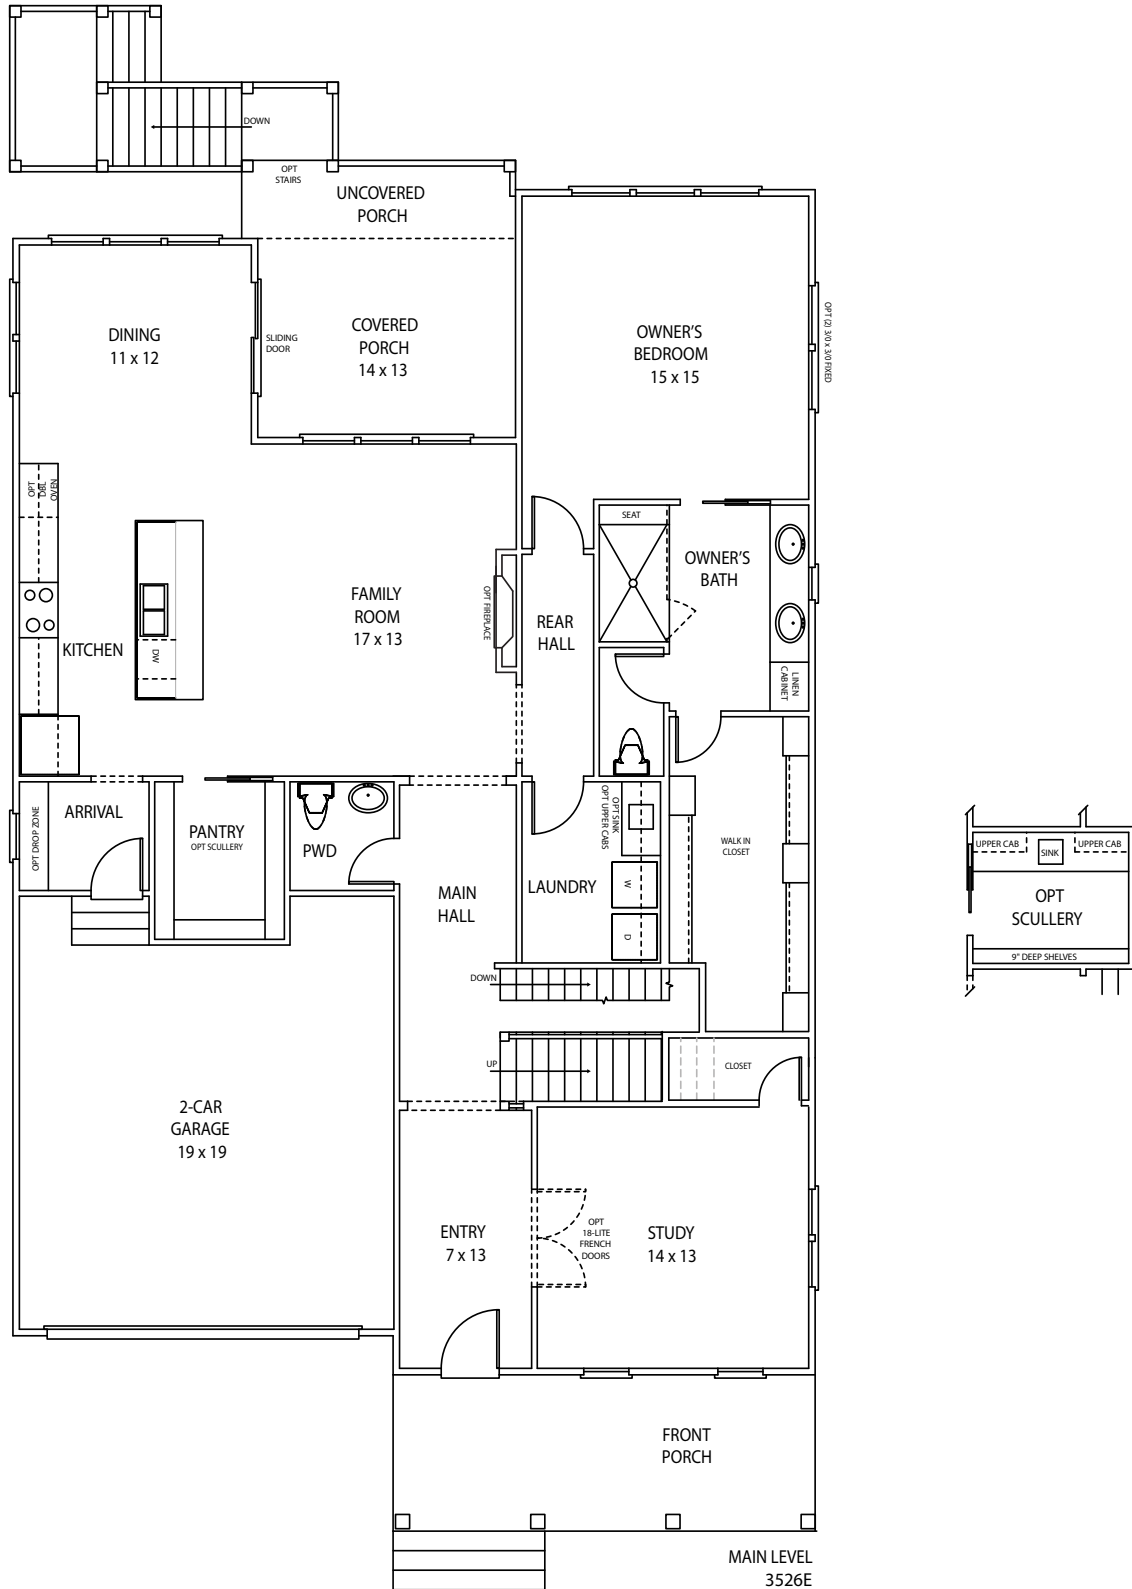

EMMETT 3526E

Bedrooms	3-6
Bathrooms	3.5-6.5
Lower Level (Standard is Unfinished/Unheated)	1852 sq. ft.
Main Level	1852 sq. ft.
Upper Level	1129 sq. ft.
Total Heated	2981 sq. ft.
Partial Lower Level Finish Option	+ 1023 sq. ft.
Full Lower Level Finish Option	+ 1421 sq. ft.

EMMETT 3526E

LOWER LEVEL
STANDARD (UNFINISHED)
3526E

EMMETT 3526E

LOWER LEVEL
PARTIAL FINISH OPTION
MEDIA ROOM, BONUS, BEDROOM 5 & BATH 5 (+1,023 SQ FT)
3526E

EMMETT 3526E

LOWER LEVEL
FULL FINISH OPTION
MEDIA ROOM, BONUS, BEDROOM 5, BATH 5,
BEDROOM 6, BATH 6 (+1,421 SQ FT)
3526E

EMMETT 3526E

EMMETT 3526E

EMMETT 3526E

UPPER LEVEL
3526E