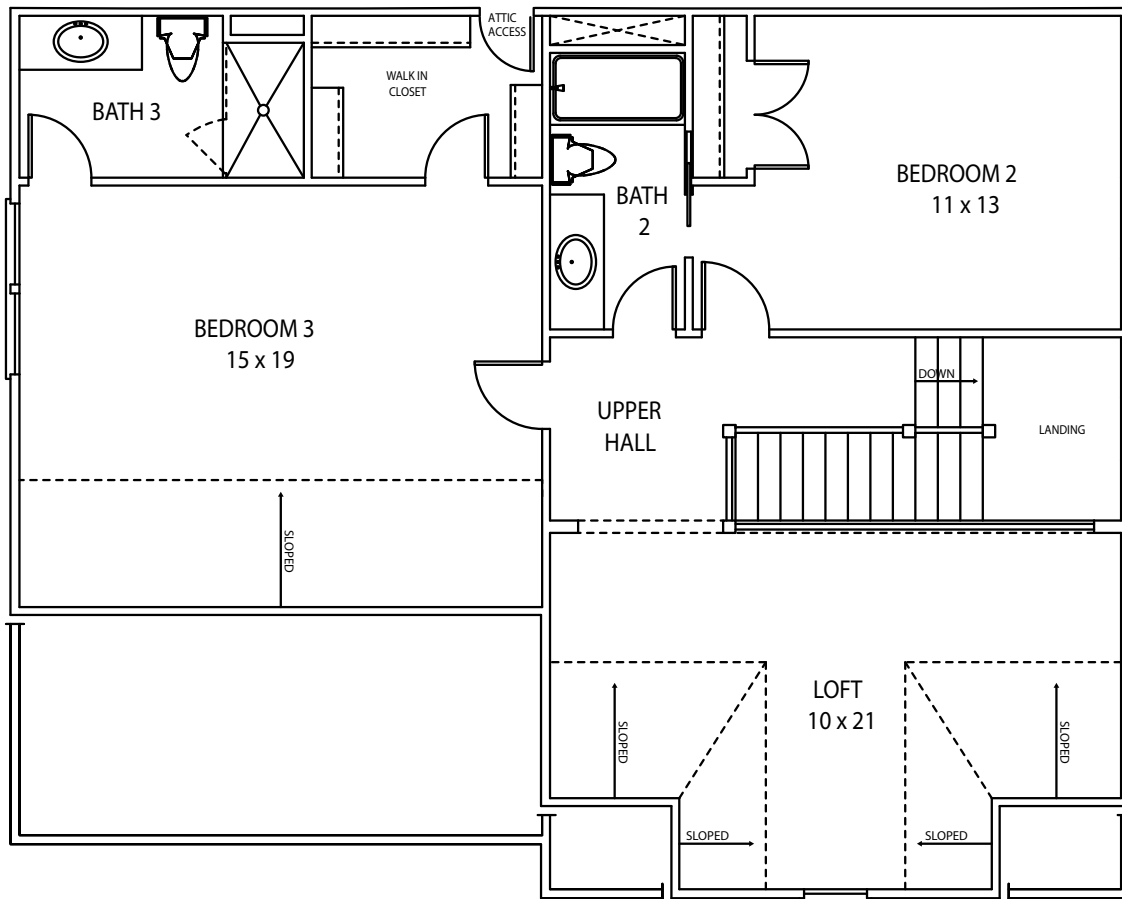

EMMETT 3526E

Bedrooms	3-6
Bathrooms	3.5-6.5
Lower Level (Standard is Unfinished/Unheated)	1852 sq. ft.
Main Level	1852 sq. ft.
Upper Level	1129 sq. ft.
Total Heated	2981 sq. ft.
Partial Lower Level Finish Option	+ 1023 sq. ft.
Full Lower Level Finish Option	+ 1421 sq. ft.

EMMETT 3526E

LOWER LEVEL
STANDARD (UNFINISHED)
3526E

EMMETT 3526E

LOWER LEVEL
PARTIAL FINISH OPTION
MEDIA ROOM, BONUS, BEDROOM 5 & BATH 5 (+1,023 SQ FT)
3526E

EMMETT 3526E

LOWER LEVEL
FULL FINISH OPTION
MEDIA ROOM, BONUS, BEDROOM 5, BATH 5,
BEDROOM 6, BATH 6 (+1,421 SQ FT)
3526E

EMMETT 3526E

EMMETT 3526E

EMMETT 3526E

UPPER LEVEL
3526E