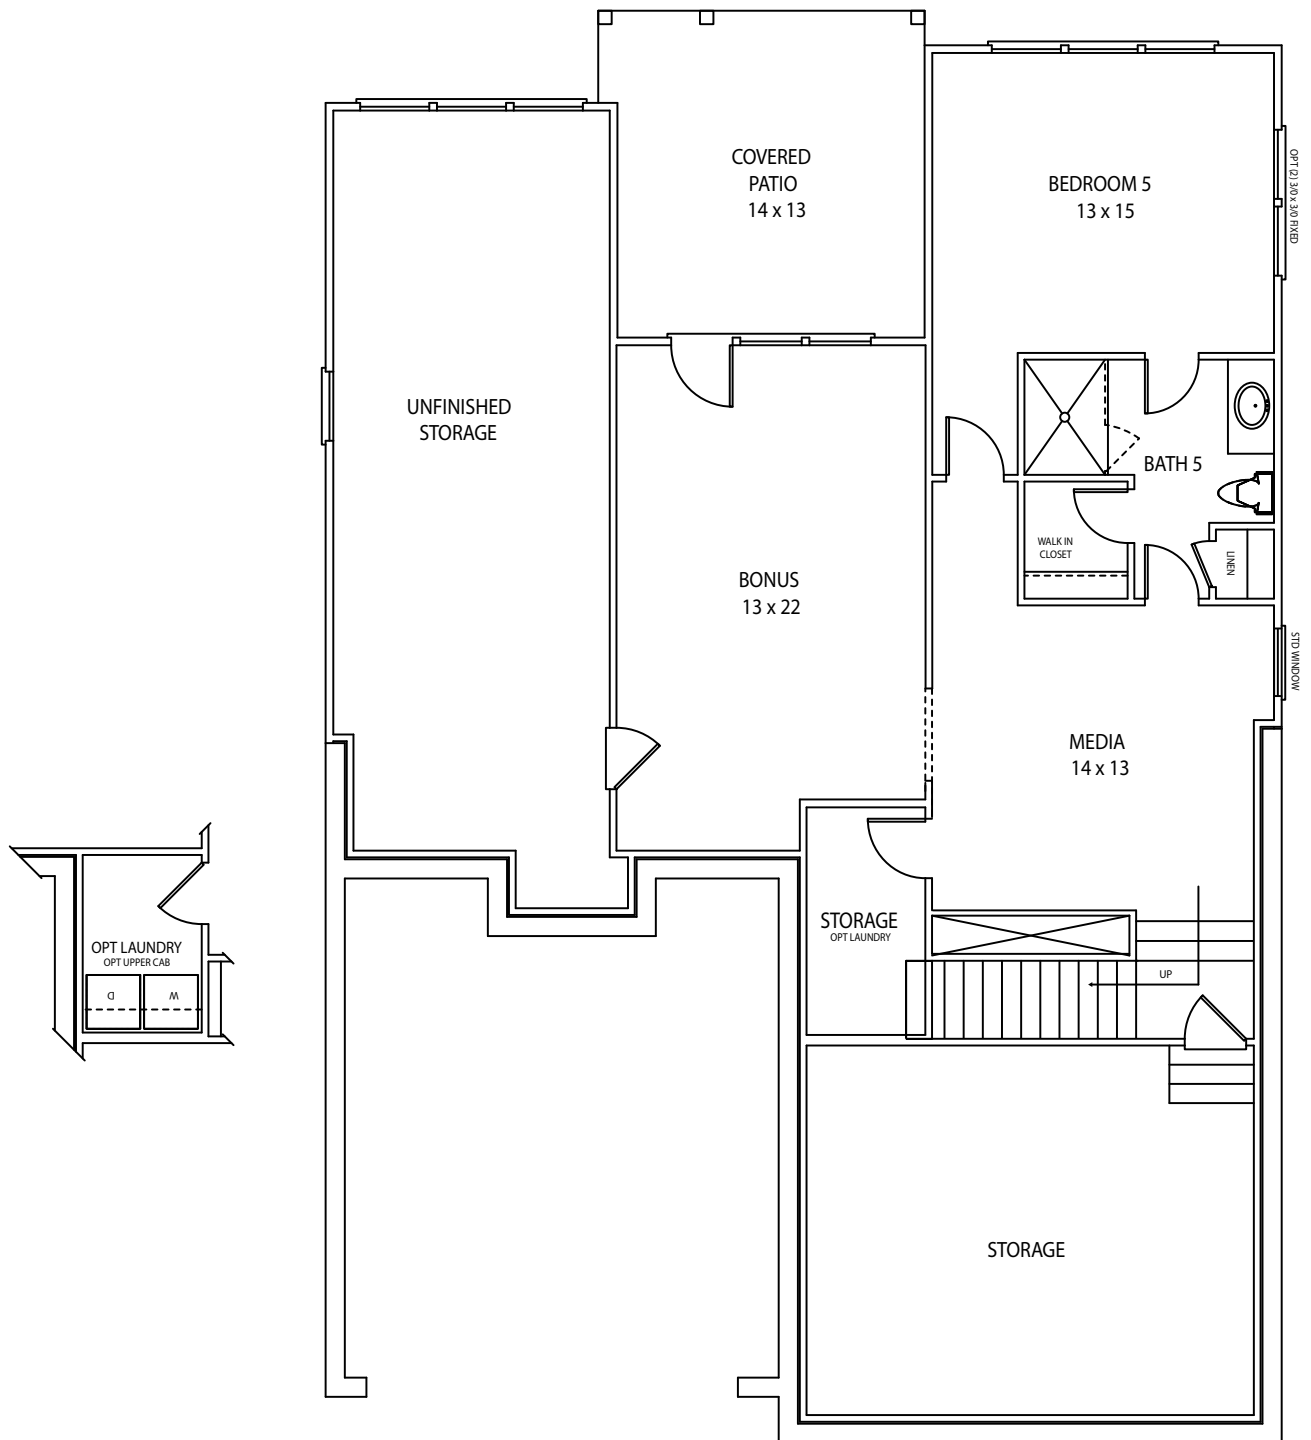

EMMETT 3526E

Bedrooms	3-6
Bathrooms	3.5-6.5
Lower Level (Standard is Unfinished/Unheated)	1852 sq. ft.
Main Level	1852 sq. ft.
Upper Level	1129 sq. ft.
Total Heated	2981 sq. ft.
Partial Lower Level Finish Option	+ 1023 sq. ft.
Full Lower Level Finish Option	+ 1421 sq. ft.

EMMETT 3526E

LOWER LEVEL
STANDARD (UNFINISHED)
3526E

EMMETT 3526E

LOWER LEVEL
PARTIAL FINISH OPTION
MEDIA ROOM, BONUS, BEDROOM 5 & BATH 5 (+1,023 SQ FT)
3526E

EMMETT 3526E

LOWER LEVEL
FULL FINISH OPTION
MEDIA ROOM, BONUS, BEDROOM 5, BATH 5,
BEDROOM 6, BATH 6 (+1,421 SQ FT)
3526E

EMMETT 3526E

EMMETT 3526E

EMMETT 3526E

UPPER LEVEL
3526E