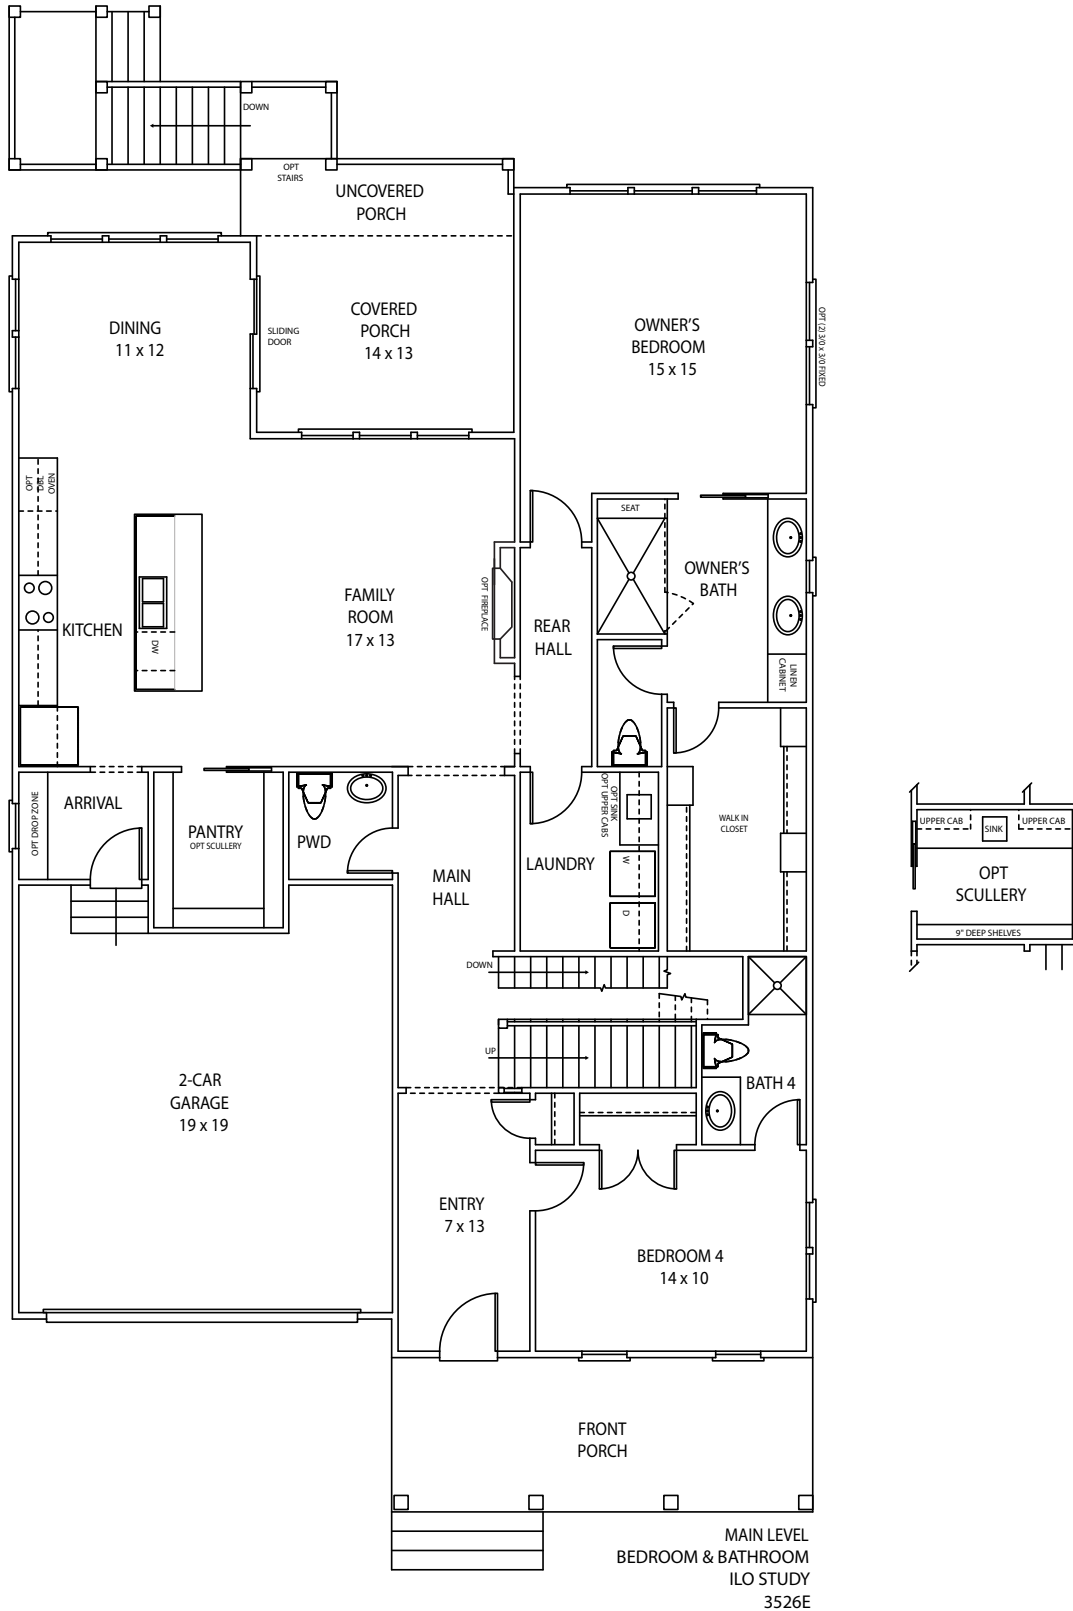

EMMETT 3526E

Bedrooms	3-6
Bathrooms	3.5-6.5
Lower Level (Standard is Unfinished/Unheated)	1852 sq. ft.
Main Level	1852 sq. ft.
Upper Level	1129 sq. ft.
Total Heated	2981 sq. ft.
Partial Lower Level Finish Option	+ 1023 sq. ft.
Full Lower Level Finish Option	+ 1421 sq. ft.

EMMETT 3526E

LOWER LEVEL
STANDARD (UNFINISHED)
3526E

EMMETT 3526E

LOWER LEVEL
PARTIAL FINISH OPTION
MEDIA ROOM, BONUS, BEDROOM 5 & BATH 5 (+1,023 SQ FT)
3526E

EMMETT 3526E

LOWER LEVEL
FULL FINISH OPTION
MEDIA ROOM, BONUS, BEDROOM 5, BATH 5,
BEDROOM 6, BATH 6 (+1,421 SQ FT)
3526E

EMMETT 3526E

EMMETT 3526E

EMMETT 3526E

UPPER LEVEL
3526E