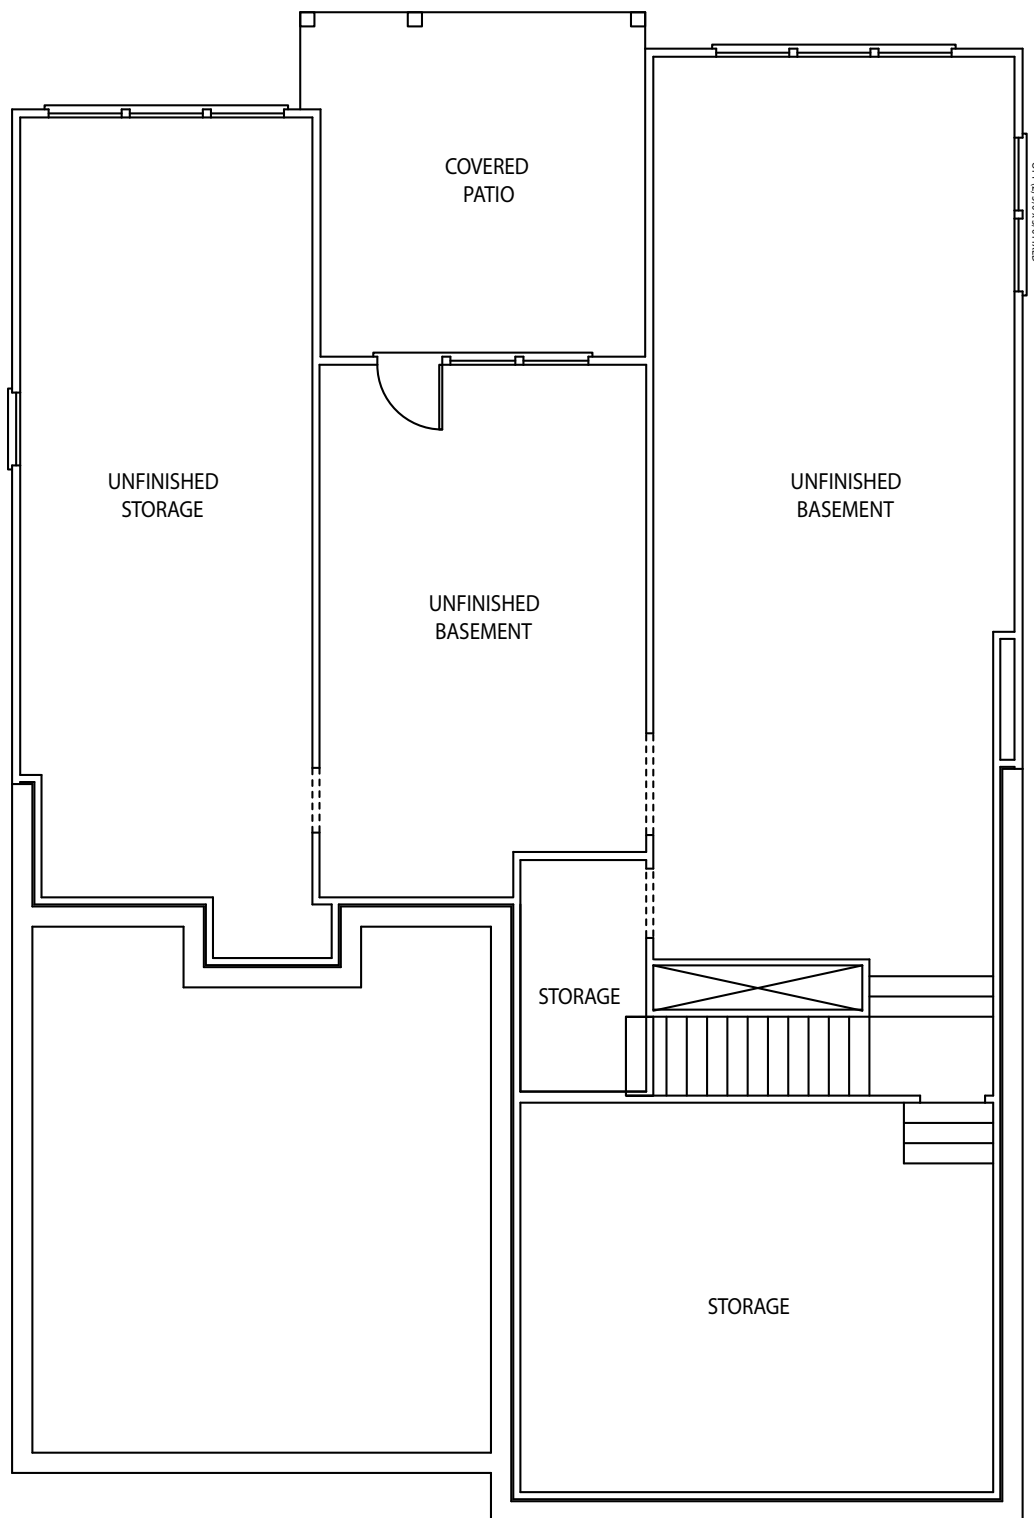

EMMETT 3526E

Bedrooms	3-6
Bathrooms	3.5-6.5
Lower Level (Standard is Unfinished/Unheated)	1852 sq. ft.
Main Level	1852 sq. ft.
Upper Level	1129 sq. ft.
Total Heated	2981 sq. ft.
Partial Lower Level Finish Option	+ 1023 sq. ft.
Full Lower Level Finish Option	+ 1421 sq. ft.

EMMETT 3526E

LOWER LEVEL
STANDARD (UNFINISHED)
3526E

EMMETT 3526E

LOWER LEVEL
PARTIAL FINISH OPTION
MEDIA ROOM, BONUS, BEDROOM 5 & BATH 5 (+1,023 SQ FT)
3526E

EMMETT 3526E

LOWER LEVEL
FULL FINISH OPTION
MEDIA ROOM, BONUS, BEDROOM 5, BATH 5,
BEDROOM 6, BATH 6 (+1,421 SQ FT)
3526E