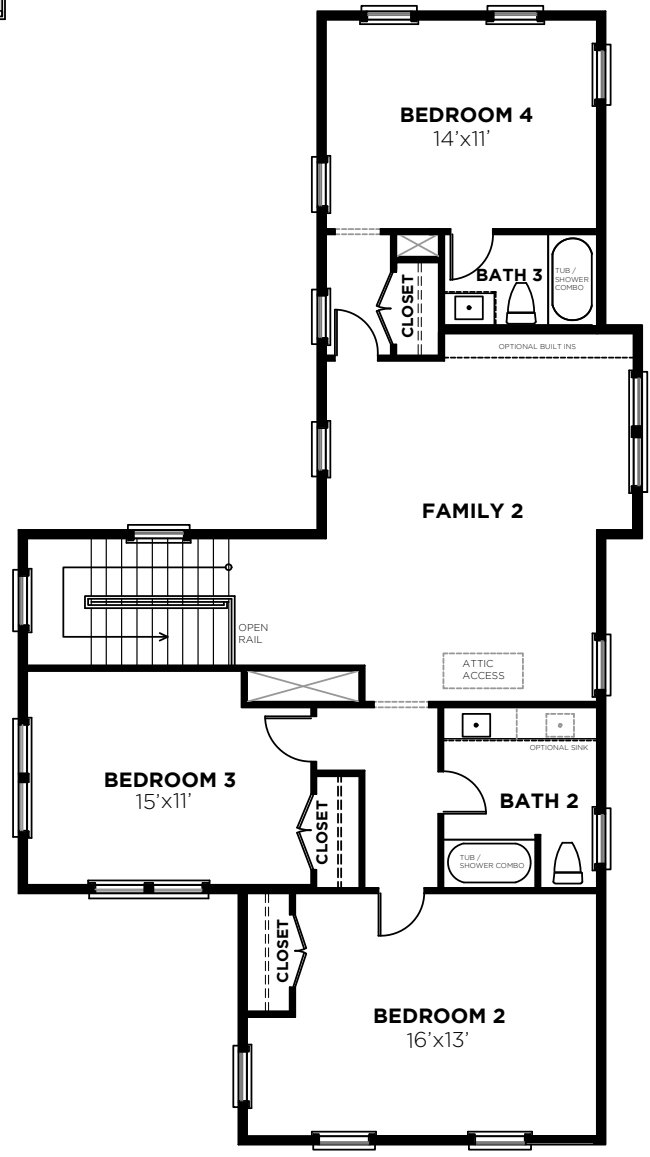

Bedrooms	4
Bathrooms	3.5
First Floor	1,683 sq. ft.
Second Floor	1,389 sq. ft.
Total Heated	3,072 sq. ft.

SECOND FLOOR THE GLASSWING-C 5/15/26