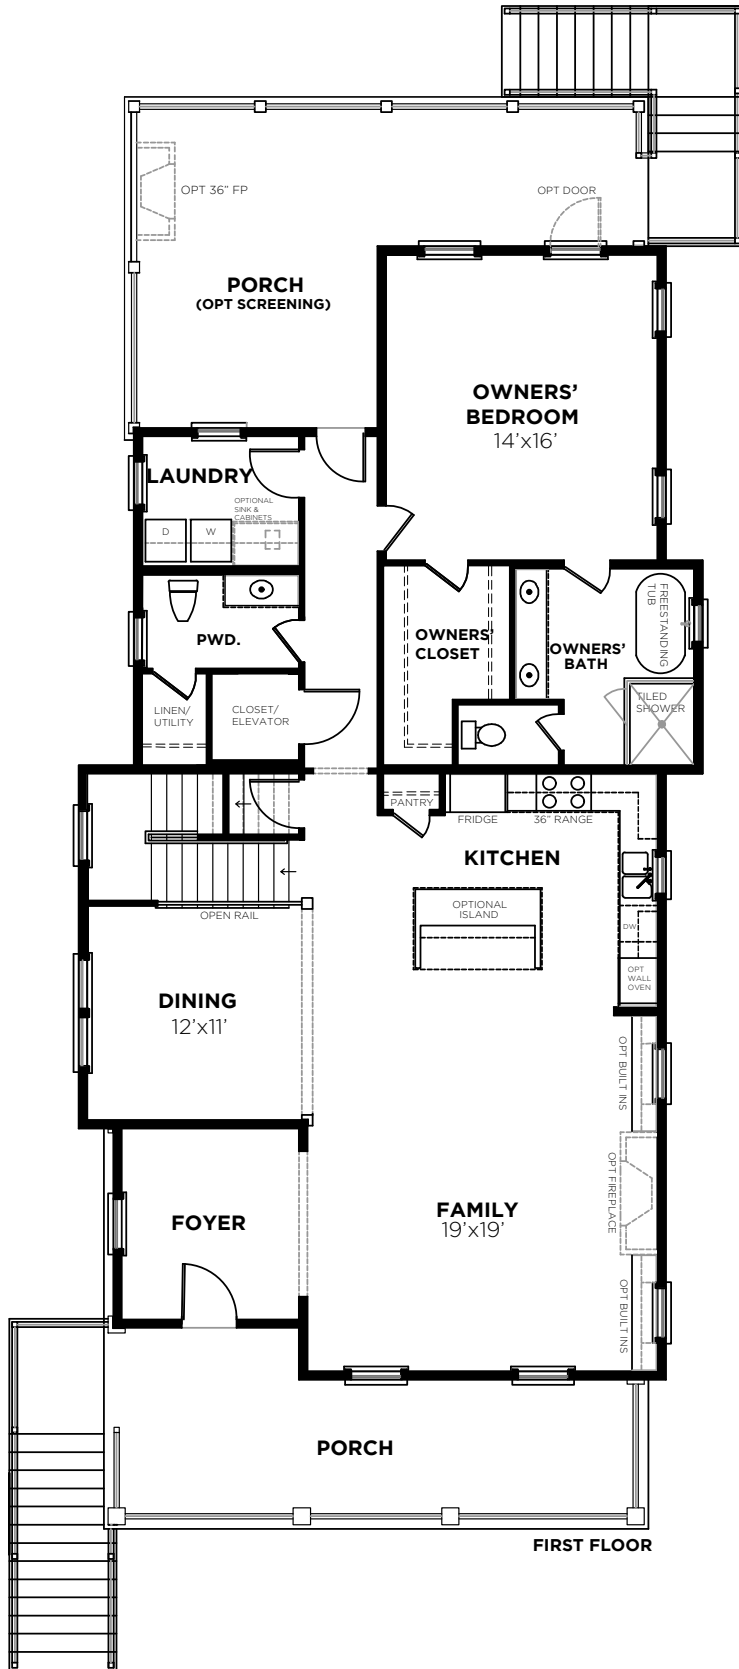

Bedrooms	4
Bathrooms	3.5
First Floor	1,683 sq. ft.
Second Floor	1,389 sq. ft.
Total Heated	3,072 sq. ft.

SECOND FLOOR THE GLASSWING-C 5/15/26