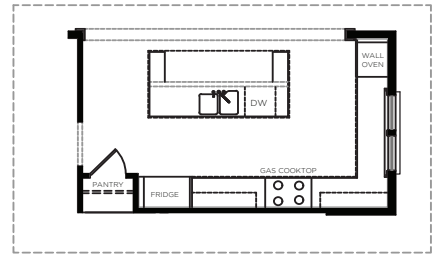

Viceroy-A

Bedrooms	4/5
Bathrooms	3.5
First Floor	1,718 sq. ft.
Second Floor	1,535 sq. ft.
Total Heated	3,253 sq. ft.

Viceroy-A

ALTERNATE REAR STAIR LOCATION

OPT SLIDING REAR DOOR

OPT GOURMET KITCHEN LAYOUT